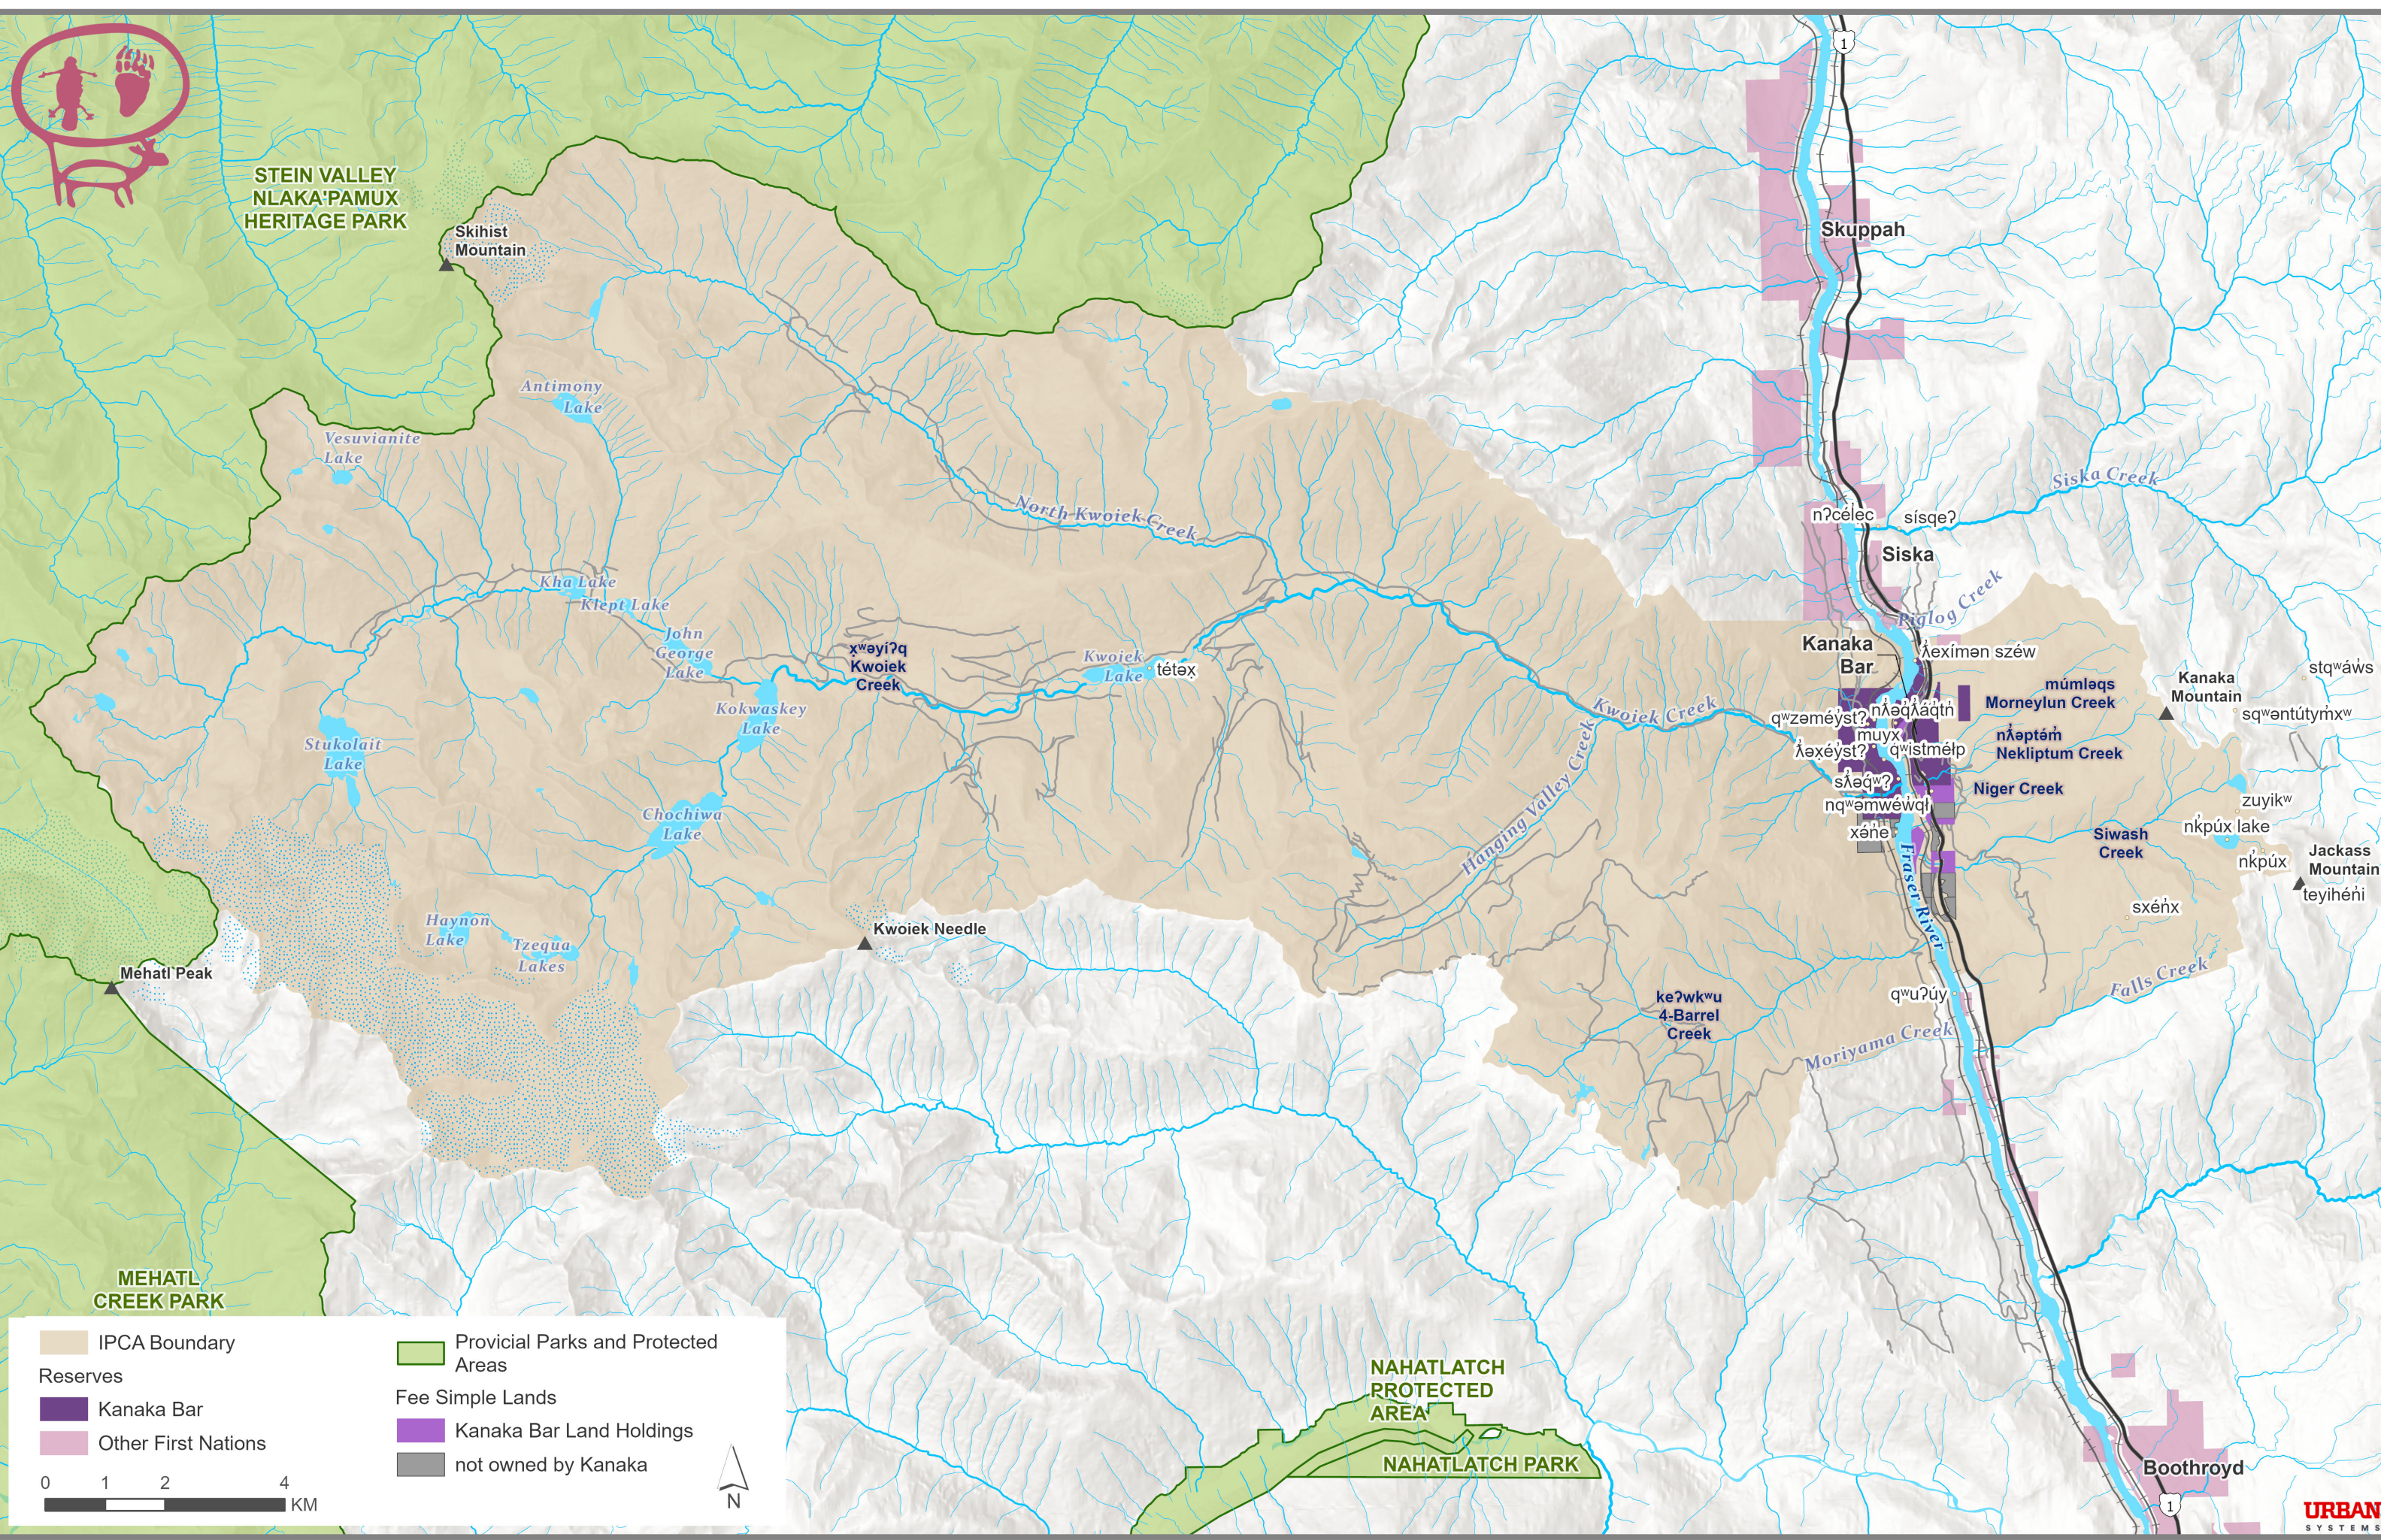

STEIN VALLEY
NLAKA'PAMUX
HERITAGE PARK

IPCA Boundary
 Provincial Parks and Protected Areas
 Kanaka Bar Land Holdings
 Other First Nations Land Holdings
 not owned by Kanaka

Reserves
 Fee Simple Lands

0 1 2 4
 KM

NAHATLATCH PROTECTED AREA
 NAHATLATCH PARK